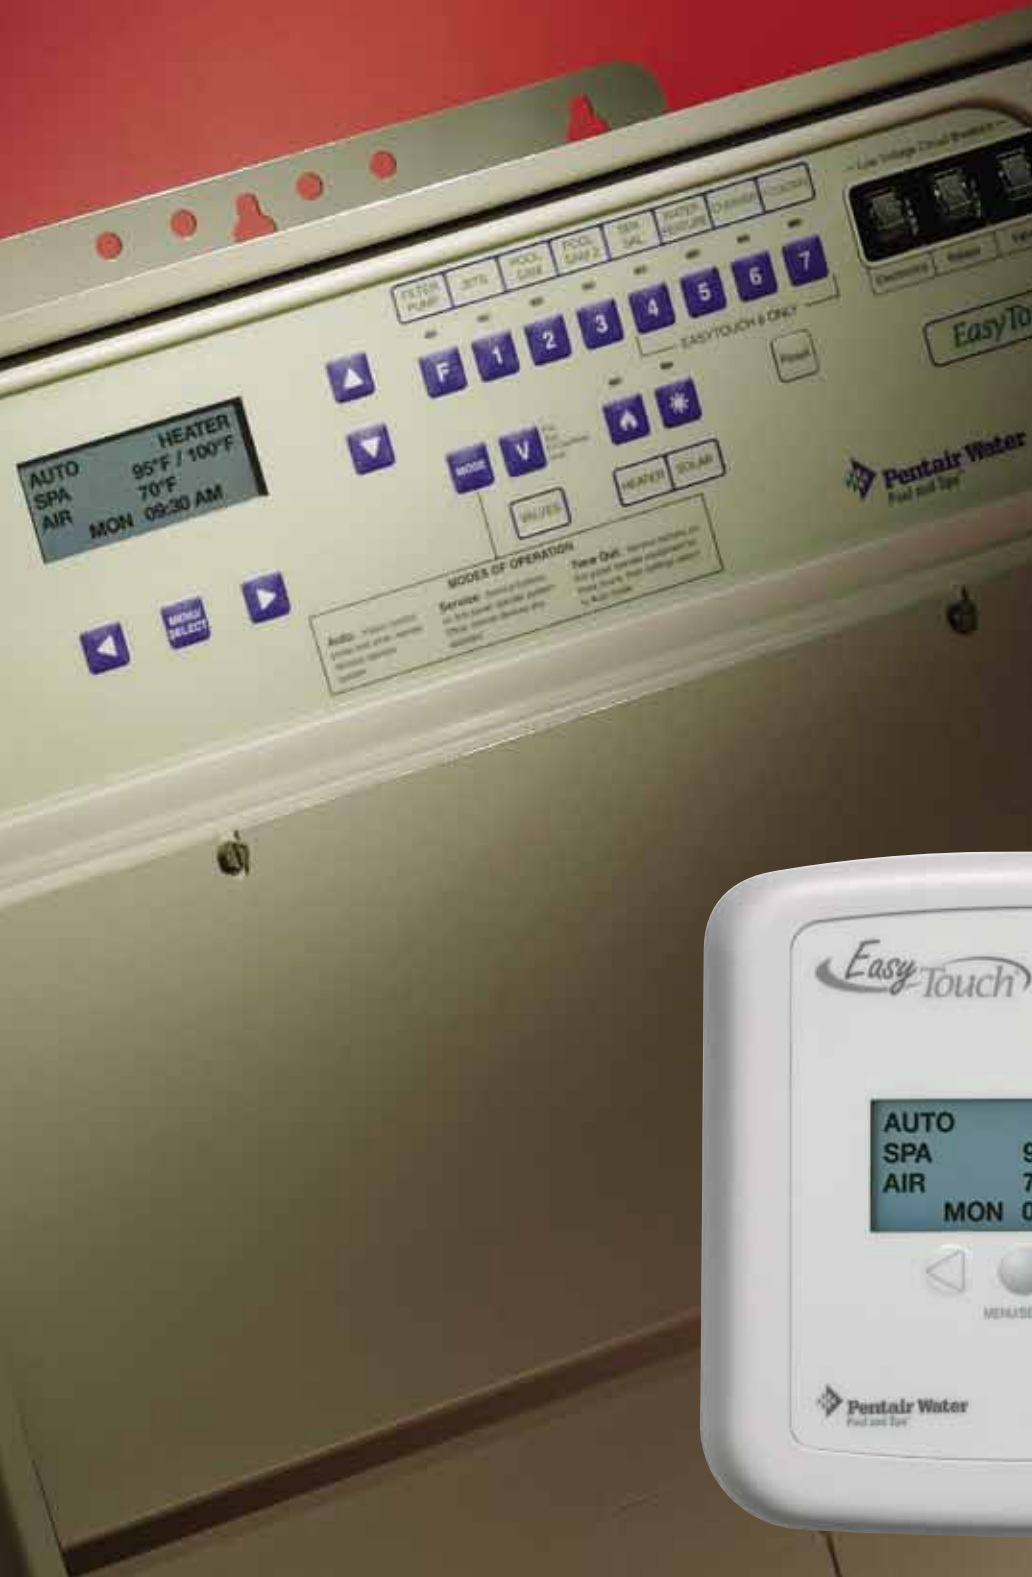

EasyTouch®

Pool and Spa Control Systems

Who says pool automation has to be costly and complicated?

Scheduling and controlling the operation of pool and spa equipment and related pool-scape accessories became blissfully automatic, simple and affordable after the launch of EasyTouch® control systems in early 2000. They eliminated the inconvenience of repeated trips to the equipment pad, memorizing operating sequences, opening and closing valves and resetting time clocks and thermostats.

What's more, EasyTouch systems set the standard for operating simplicity with push-button operation and clear, intuitive instructions and displays.

Today, the EasyTouch family offers even more features, options and technology while remaining affordable for any inground pool owner. They also remain the simplest to program and operate...push-button simple.