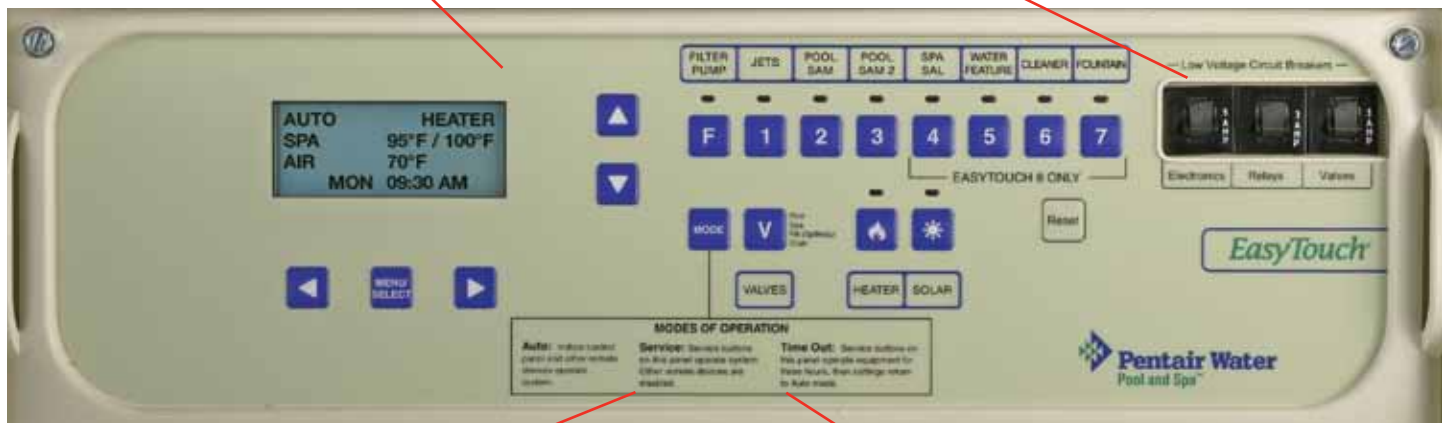

Your EasyTouch system includes all circuitry and fully programmable controls in a single Load Center unit installed near your pool or spa equipment.

IntelliChlor is the only chlorine generator that provides so much helpful information. Salt levels, cell cleanliness, chlorine output and water flow can be viewed at a glance. All performance data is collected daily, making it easy to maintain perfect water.

For pool/spa combinations with a shared body of water, you also receive two valve actuators for automatic switching between pool and spa operating modes.

For added flexibility and convenience, indoor, spa-side and wireless remote control devices can be added to any EasyTouch system. (See next page.)

As you can see, with EasyTouch systems, pool, spa and poolscape accessory operation—including sanitization—becomes as simple as operating your automatic lawn sprinkling system.

The EasyTouch control panel makes programming easy while the LCD display informs and instructs you every step of the way.

EasyTouch integrates resettable circuit breakers into the Load Center—everything is readily accessible by you or your service professional from outside your home.

Put EasyTouch into Service mode to aid in system testing and troubleshooting from the Load Center—no need for service personnel to enter your home.