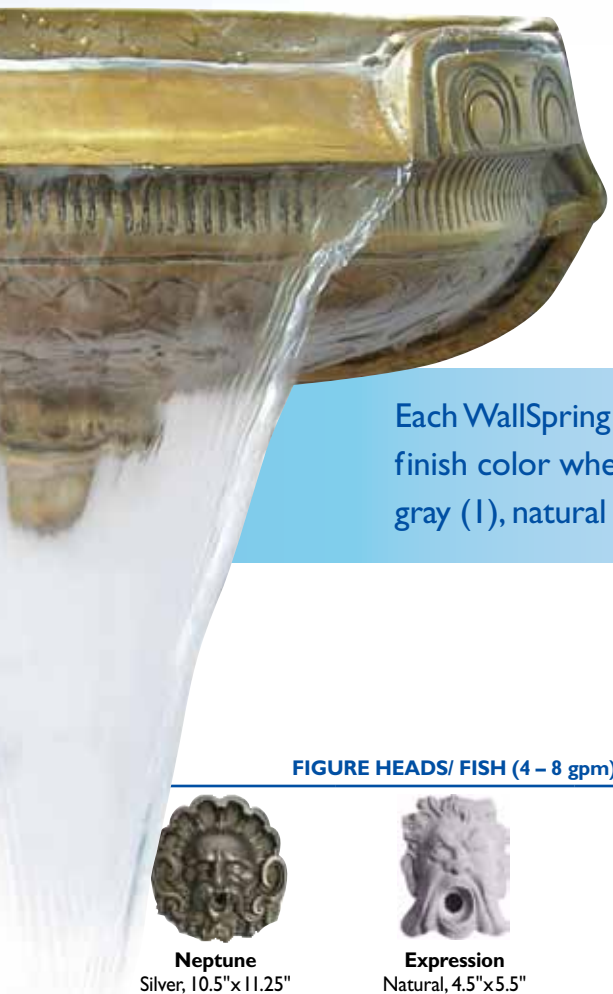

WallSpring[®]

Decorative Accents

By Pentair Water Pool and Spa[®]

Add distinction and drama to raised pool walls

With WallSpring® decorative wall accents, you incorporate the intrigue of falling water with elegant architectural details for the perfect finishing touch to your pool. Whether you are aiming for the look and feel of a charming Old World retreat, a romantic Mediterranean grotto, or a natural tropical paradise, there's a WallSpring design to meet your goal. Nearly 50 different wall accent designs are available.

Each WallSpring feature is available in any of seven beautiful finishes. To specify finish color when ordering, add the color number at the end of the part number: gray (1), natural (2), white (3), brass (4), copper (5), silver (6) or bronze (7).

FIGURE HEADS/ FISH (4 – 8 gpm)

Neptune
Silver, 10.5" x 11.25"
582000

Expression
Natural, 4.5" x 5.5"
582010

Carp
Silver, 9.25" x 6.75"
582480

SHELLS (4 – 8 gpm)

Conch
Bronze, 5.5" x 7"
582400

Nautilus
Gray, 3" x 6"
582410

Square Fern
Copper, 10.75" x 10.75"
582270

Square Dahlia
Bronze, 10.75" x 10.75"
582280

Square
Bronze, 7.25" x 7.25"
582470

HANDHOLDS

Shell
Copper, 7.25" x 6"
582430

St. Lucie
Brass, 6" x 6"
582440

St. Augustine
Silver, 6" x 6"
582450